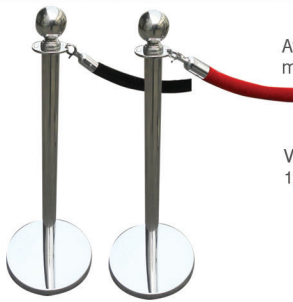

ROPE & BELT STANDS

ROPE STAND (Crown model)

Afzetpaal (rope stand) met kroon kop (crown top)

€ 43,90

Velours koord (velvet rope) 1m50 rood of zwart

€ 19,90

flate base plate - grade stainless - polished - ø 360mm - 7 kg
pole tube - grade stainless - polished - lenght 855mm
crown top - grade stainless - polished

BELT STAND

kopje apart verkrijgbaar met uitrolbaar lint 1,9m

€ 19,90

Afzetpaal met uitrekbaar lint (belt top) zwart of rood

€ 53,90

flate base plate - grade stainless - polished - ø 360mm - 7 kg
pole tube - grade stainless - polished - lenght 855mm

ROPE STAND (Ball Model)

Afzetpaal (rope stand) met ronde kop (ball top)

€ 44,90

Velours koord (velvet rope) 1m50 rood of zwart

€ 19,90

flate base plate - grade stainless - polished - ø 360mm - 7 kg
pole tube - grade stainless - polished - lenght 855mm
ball top - grade stainless - polished

BANNER STAND

flate base plate - grade stainless - polished - ø 360mm - 7 kg
pole tube - grade stainless - polished - lenght 855mm

Paal met kroon top : € 43,90
Paal met ronde kop : € 44,90
Dwars paal (cross beam) 2m : € 23,90
Ring voor bevestiging cross beam : € 3,90
Banner blank (without logo or text) : € 29,90