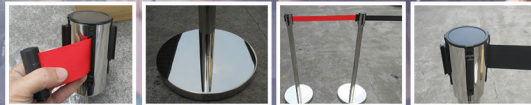

ROPE & BELT STANDS

ROPE STAND (Crown model)

Afzetpaal (rope stand) met kroon kop (crown top)

€ 43,90

Velours koord (velvet rope) 1m50 rood of zwart

€ 19,90

flate base plate - grade stainless - polished - ø 360mm - 7 kg
pole tube - grade stainless - polished - lenght 855mm
crown top - grade stainless - polished

BELT STAND

kopje apart verkrijgbaar met uitrolbaar lint 1,9m

€ 19,90

Afzetpaal met uitrekbaar lint (belt top) zwart of rood

€ 53,90

flate base plate - grade stainless - polished - ø 360mm - 7 kg
pole tube - grade stainless - polished - lenght 855mm

ROPE STAND (Ball Model)

Afzetpaal (rope stand) met ronde kop (ball top)

€ 44,90

Velours koord (velvet rope) 1m50 rood of zwart

€ 19,90

flate base plate - grade stainless - polished - ø 360mm - 7 kg
pole tube - grade stainless - polished - lenght 855mm
ball top - grade stainless - polished